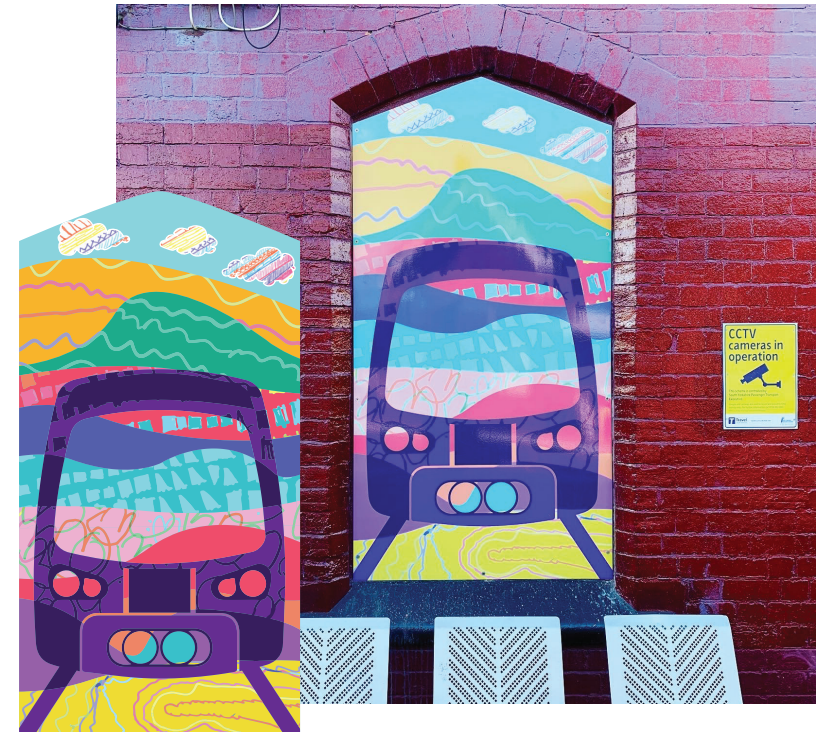

Woodhouse Train Station

*In partnership with
Rotherham Opportunities College
2021*