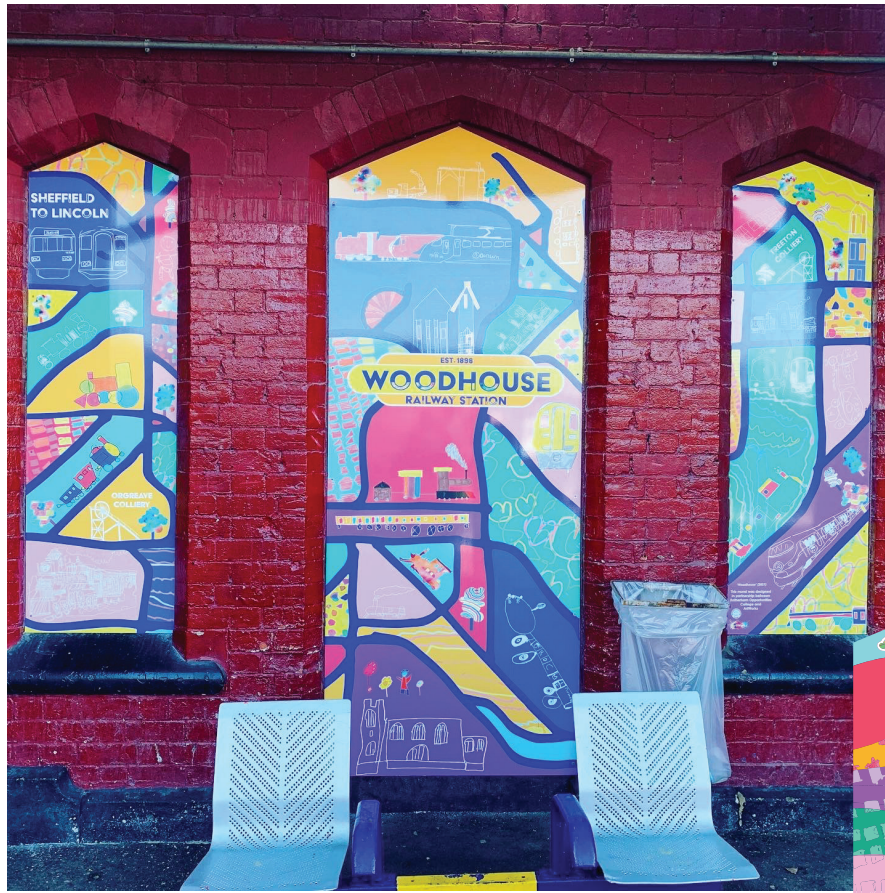

# Millennium Galleries

Glass Balcony Window

Sheffield

2022

**Cycle 4 All**

Bike Container

Sheffield

2022